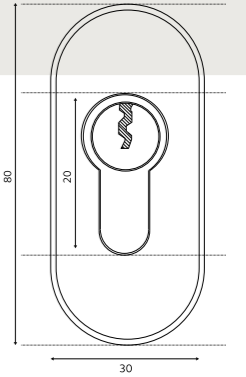

Pull Bar
400mm, 900mm, 1500mm

Flat Pull Bar
400mm, 800mm, 1600mm

Lever Handle

Centre Escutcheon

D Bar

Letterplate

Design your door online!

Use our online door designer to pick your door style, colour, glass and hardware to visualise your dream door.