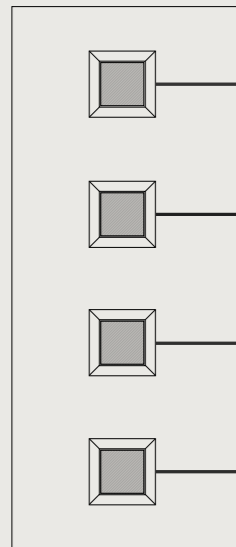

Como VX

Glazing: Glazed
Colour: Anthracite