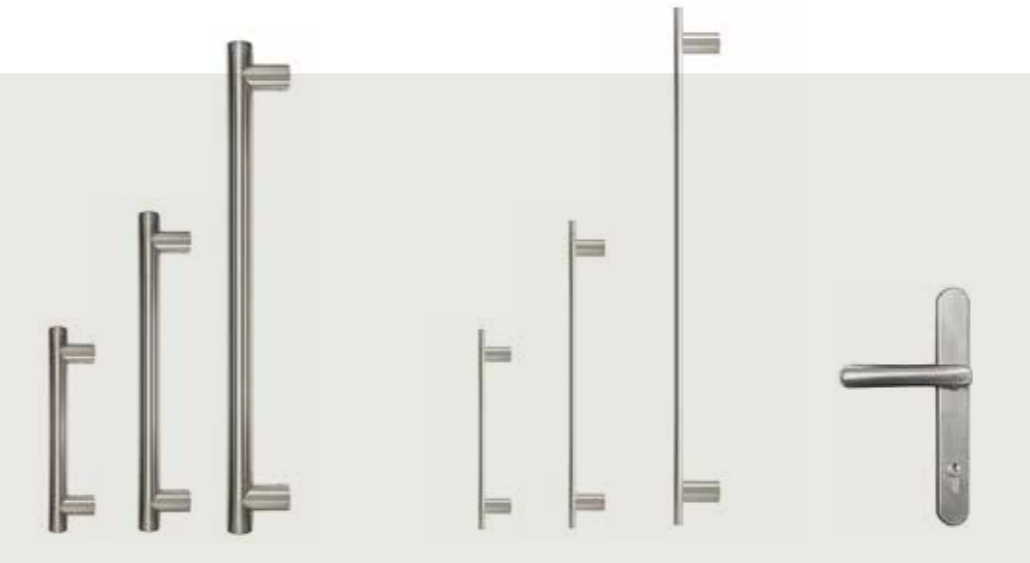

Glazing: Bianco
Colour: Blue

Glazing: Fora
Colour: Slate

Contemporary Hardware.

An exclusive range of stainless-steel hardware gives Virtu-AL a sleek, luxury finish. All our stainless-steel hardware has a comprehensive anti-corrosion guarantee, so you know your hardware will last the test of time.

Pull Bar
400mm, 900mm, 1500mm

Flat Pull Bar
400mm, 800mm, 1600mm

Lever Handle

Centre Escutcheon

D Bar

Letterplate

Design your door online!

Use our online door designer to pick your door style, colour, glass and hardware to visualise your dream door.