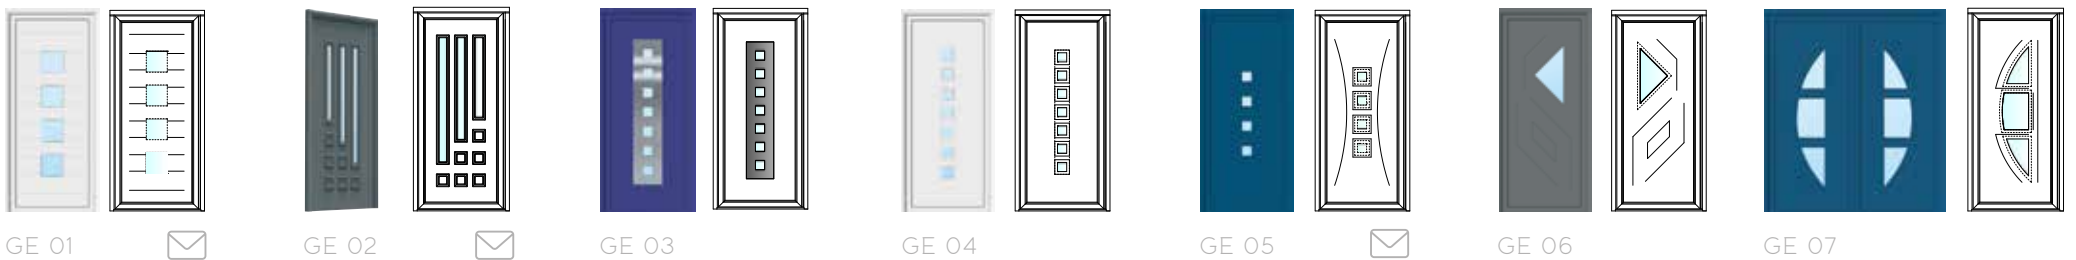

A close-up, high-angle photograph of a dark grey door. The door features a prominent silver handle and a matching lock mechanism. The lighting creates strong highlights and shadows, emphasizing the door's texture and the metallic finish of the hardware. The background is a solid dark grey, matching the door's color.

Glass options include satin, solar reflective or clear.

Panel options...

Contemporary – Sleek designs with a contemporary twist

Traditional – A modern take on traditional style

Geometric – Striking designs with geometric patterns