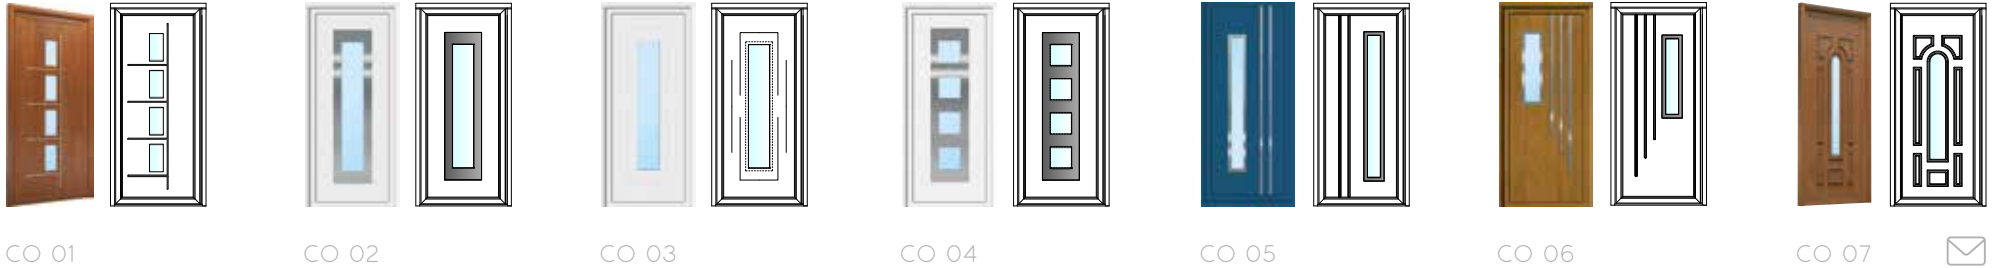

Panel options...

Contemporary – Sleek designs with a contemporary twist