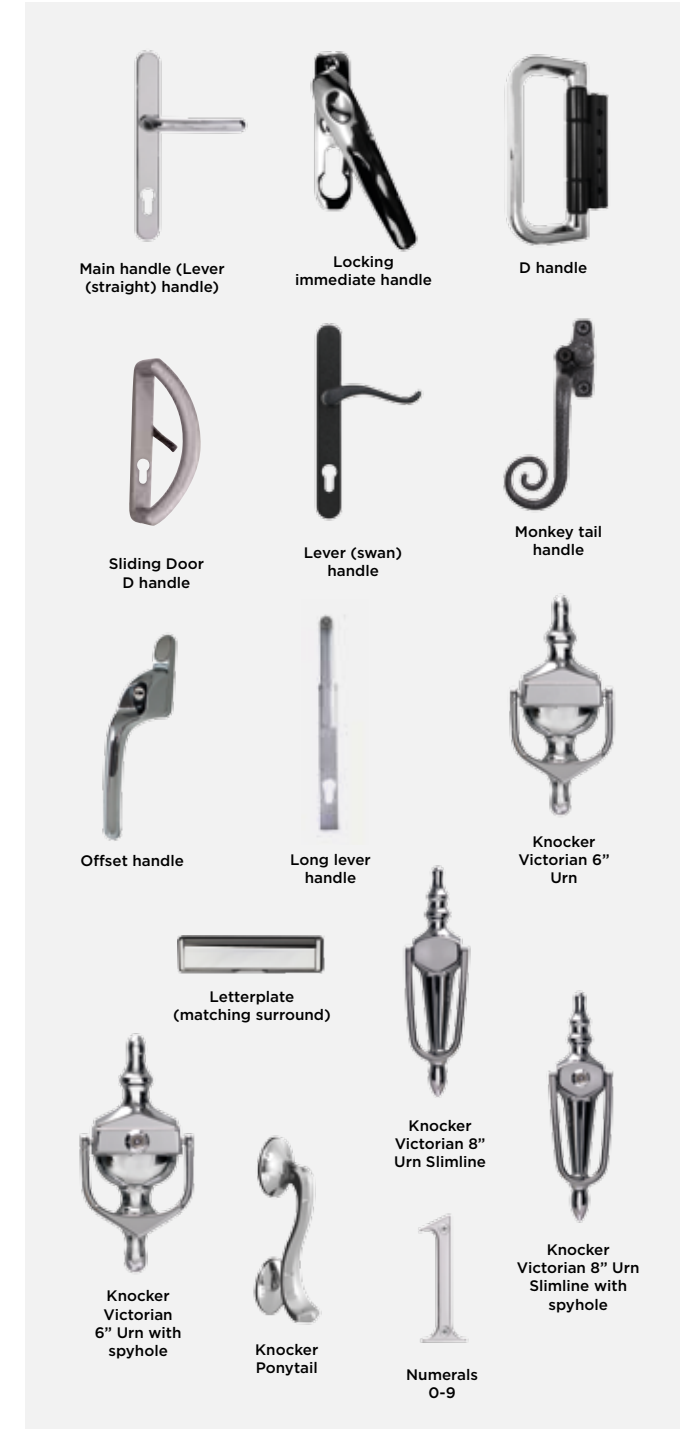

A range of locking cylinders are available to give enhanced security. Please speak to your REAL Retailer for details.

*silver anodised SAA

LOCKS

REAL Aluminium doors that have more than one lock will only require one key to operate all of them (this is called 'keyed alike'). Separate doors will have unique keys unless specified. When specifying a high-security key system (3 Star System), all keys will be unique. For further details, please speak to your REAL Retailer.

		Chrome	Satin Silver	Polished Gold	Antique Black
BI-FOLDING DOORS	Main handle (Lever (straight) handle)	✓	✓	✓	
	Intermediate handle	✓			
	D handle	✓			
	Magnetic catch	✓			
	Trickle vents		✓		
SLIDING PATIO DOORS	Long lever handle		✓*		
	Sliding Door D Handle		✓		
CASEMENT WINDOWS	Offset handle	✓	✓	✓	
	Monkey tail handle				✓
COMPOSITE, ENTRANCE & FRENCH DOORS	Lever (straight) handle	✓	✓	✓	
	Lever (swan) handle				✓
	Letterplate (black ABS surround)	✓	✓	✓	
	Letterplate (matching surround)	✓	✓	✓	✓
	Knocker Victorian 6" Urn	✓	✓	✓	✓
	Knocker Victorian 6" Urn with spyhole	✓	✓	✓	✓
	Knocker Victorian 8" Urn Slimline	✓	✓	✓	
	Knocker Victorian 8" Urn Slimline with spyhole	✓	✓	✓	
	Knocker Ponytail	✓	✓	✓	✓
Numerals 0-9	✓	✓	✓	✓	

Antique black range