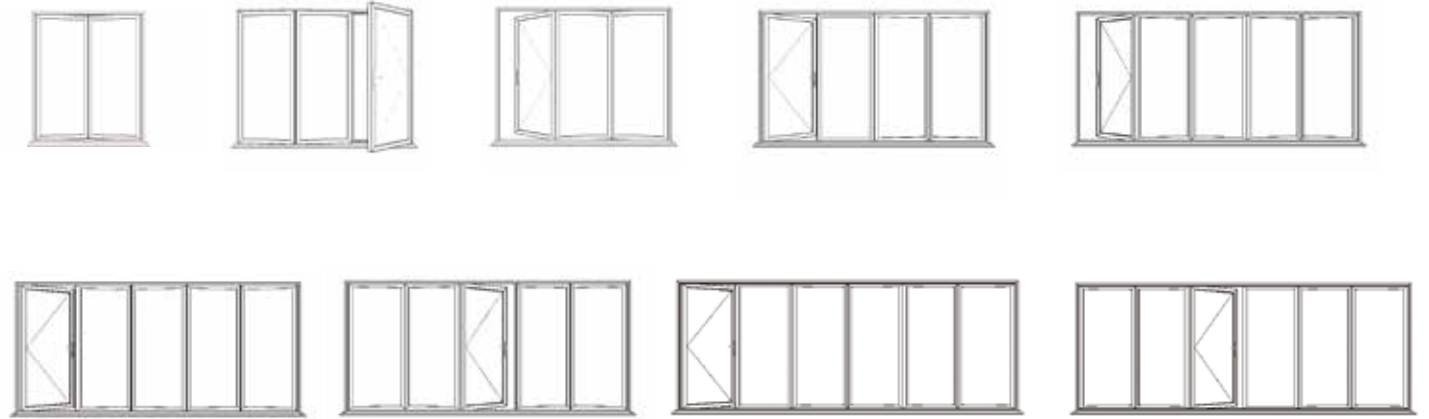

SPECIFICATION

Bi-folding doors offer a choice of opening configurations to suit any application. Choose to fold the sashes internally or externally, place the opening at the side so the sashes all fold one way, at one end, to create a single entrance door for easy access, or in the middle to give the option of a double door.

Configuration examples: